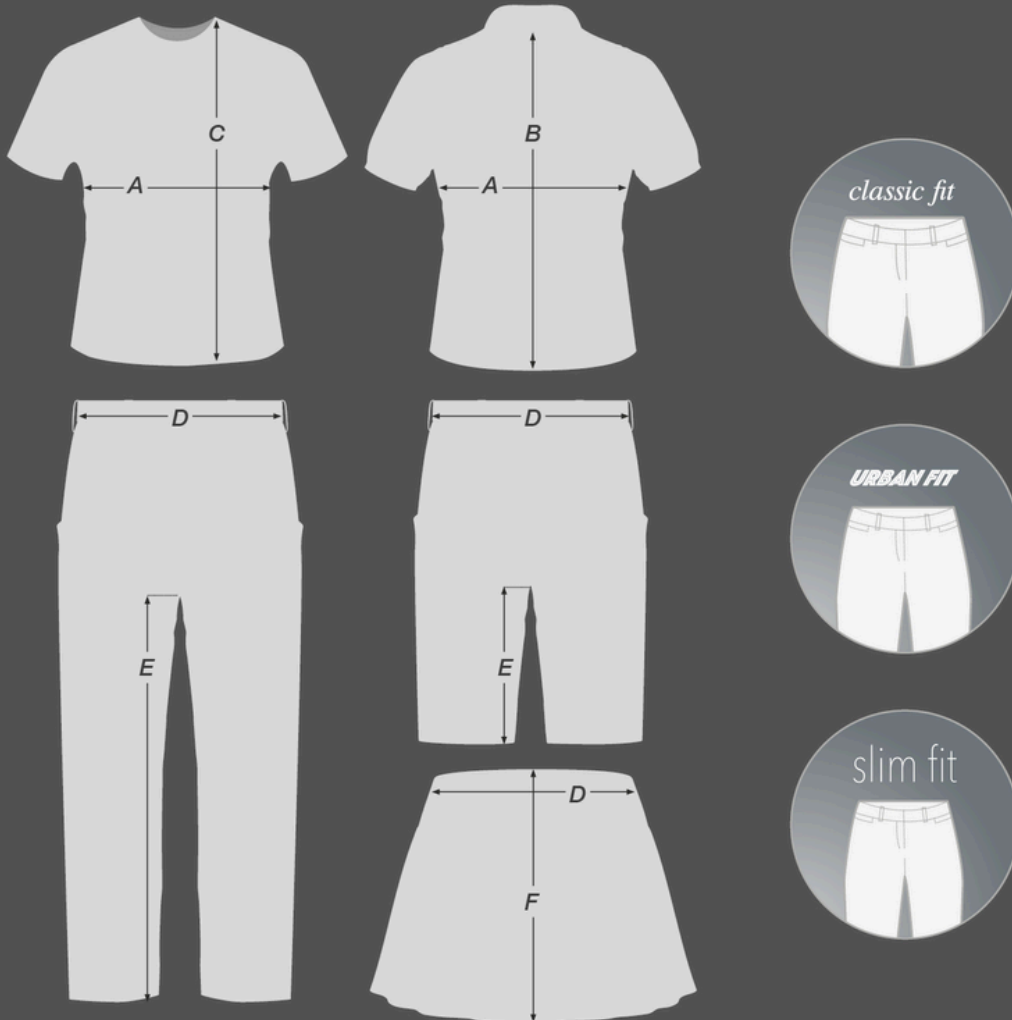

POLO #2

FRONT

BACK

\$48

POLO #2

- Classic fit
- 100% Polyester, 160gsm pique knit fabric
- Podium Cool™ moisture wicking fabric designed to help keep you cool and dry
- 2-button placket with contrast
- Straight hem with side splits
- Easy care fabric
- Dual colour body panel in mesh fabric

POLO #2

CODE 7COP
COLOURS

Sizing

ADULTS	3XS	2XS	XS	S	M	L	XL	2XL	3XL	4XL	5XL
CHEST	46	48.5	51	53.5	56	58.5	61	63.5	66.5	70	73.5
SP LENGTH	62.5	65	67.5	70	72.5	75	77.5	80	81	82	83
LADIES	8	10	12	14	16	18	20	22	24		
BUST	43.5	46	48.5	51	53.5	56	58.5	61	63.5		
SP LENGTH	62	64	66	68	70	72	73	74	75		

Size Specifications

A - Chest / Bust (2cm below arm hole)

B - CB: Centre Back Length

C - SP: Shoulder Point Length

D - Waist

E - Inner Leg Length

F - Skirt Length

MERCHANDISE ORDER FORM